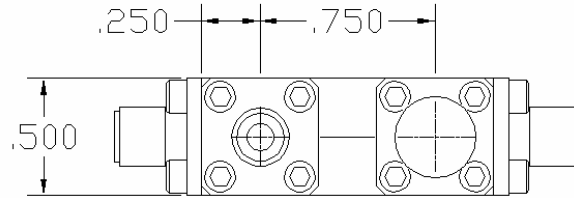

# 20 dB Stripline Directional Coupler

## MODEL C-640-20

UNIT: INCH

ELECTRICAL SPECIFICATIONS		FREQUENCY RANGE	6.0-40.0	GHz
		NOMINAL COUPLING	20.0 ± 0.80	dB
		FREQUENCY SENSITIVITY	± 0.70	dB
	INPUT/OUTPUT PORT VSWR	Max.	1.70:1	
	COUPLED PORT VSWR	Max.	1.70:1	
	INSERTION LOSS	Max.	1.30	dB
	DIRECTIVITY	Min.	12.0	dB
	POWER RATING	Avg.	20.0	W
		Peak	3.0	kW
PHYSICAL SPECIFICATIONS		CONNECTOR TYPE	2.92mm (K) Female	
	WEIGHT	Max.	1.17	OZ
	OPERATIONAL TEMP.		- 32 to + 85 °C	