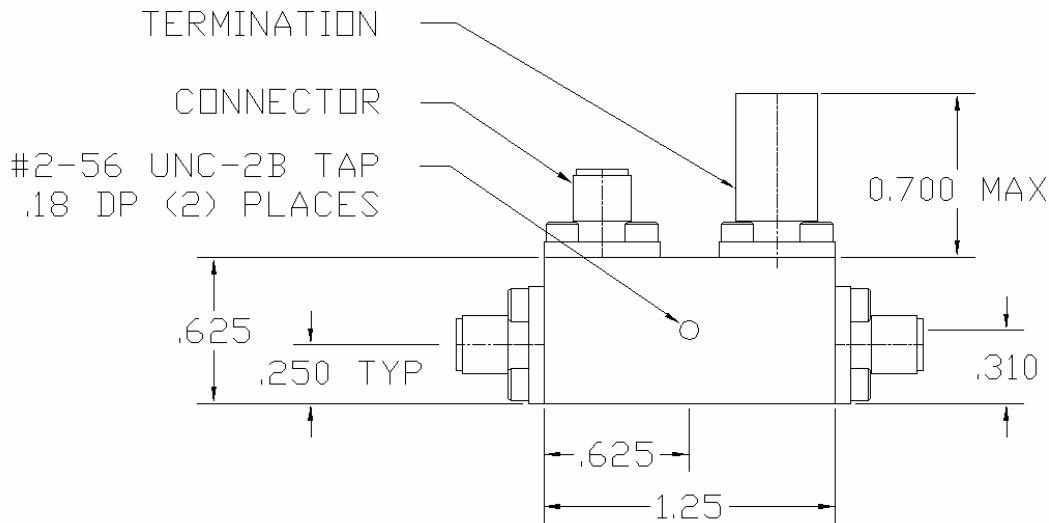

# 20 dB Stripline Directional Coupler

## MODEL C-640-20

UNIT: INCH

ELECTRICAL SPECIFICATIONS		FREQUENCY RANGE	6.0-40.0	GHz
		NOMINAL COUPLING	20.0 ± 0.80	dB
		FREQUENCY SENSITIVITY	± 0.70	dB
	INPUT/OUTPUT PORT VSWR	Max.	1.70:1	
	COUPLED PORT VSWR	Max.	1.70:1	
	INSERTION LOSS	Max.	1.30	dB
	DIRECTIVITY	Min.	12.0	dB
	POWER RATING	Avg.	20.0	W
		Peak	3.0	kW
PHYSICAL SPECIFICATIONS		CONNECTOR TYPE	2.92mm (K) Female	
	WEIGHT	Max.	1.17	OZ
	OPERATIONAL TEMP.		- 32 to + 85 °C	